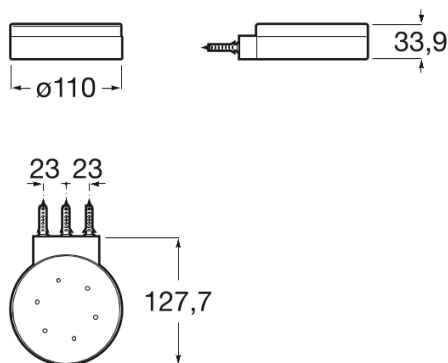

**HOTELS**

**Wall-mounted soap dish**

**DIMENSIONS**

Length 110 mm  
 Width 34 mm  
 Height 128 mm

**COLOURS AND FINISHES**

B0 Matt White

**PRICE (VAT INCLUDED)**

**£128.26**

**TECHNICAL DRAWINGS**

**FEATURES**

- Finish: Chrome
- Fixing kit: Included
- Installation options: Only with screws
- Installation type: Wall-mounted
- Material: Metal
- Maximum weight supported (Kg): 5